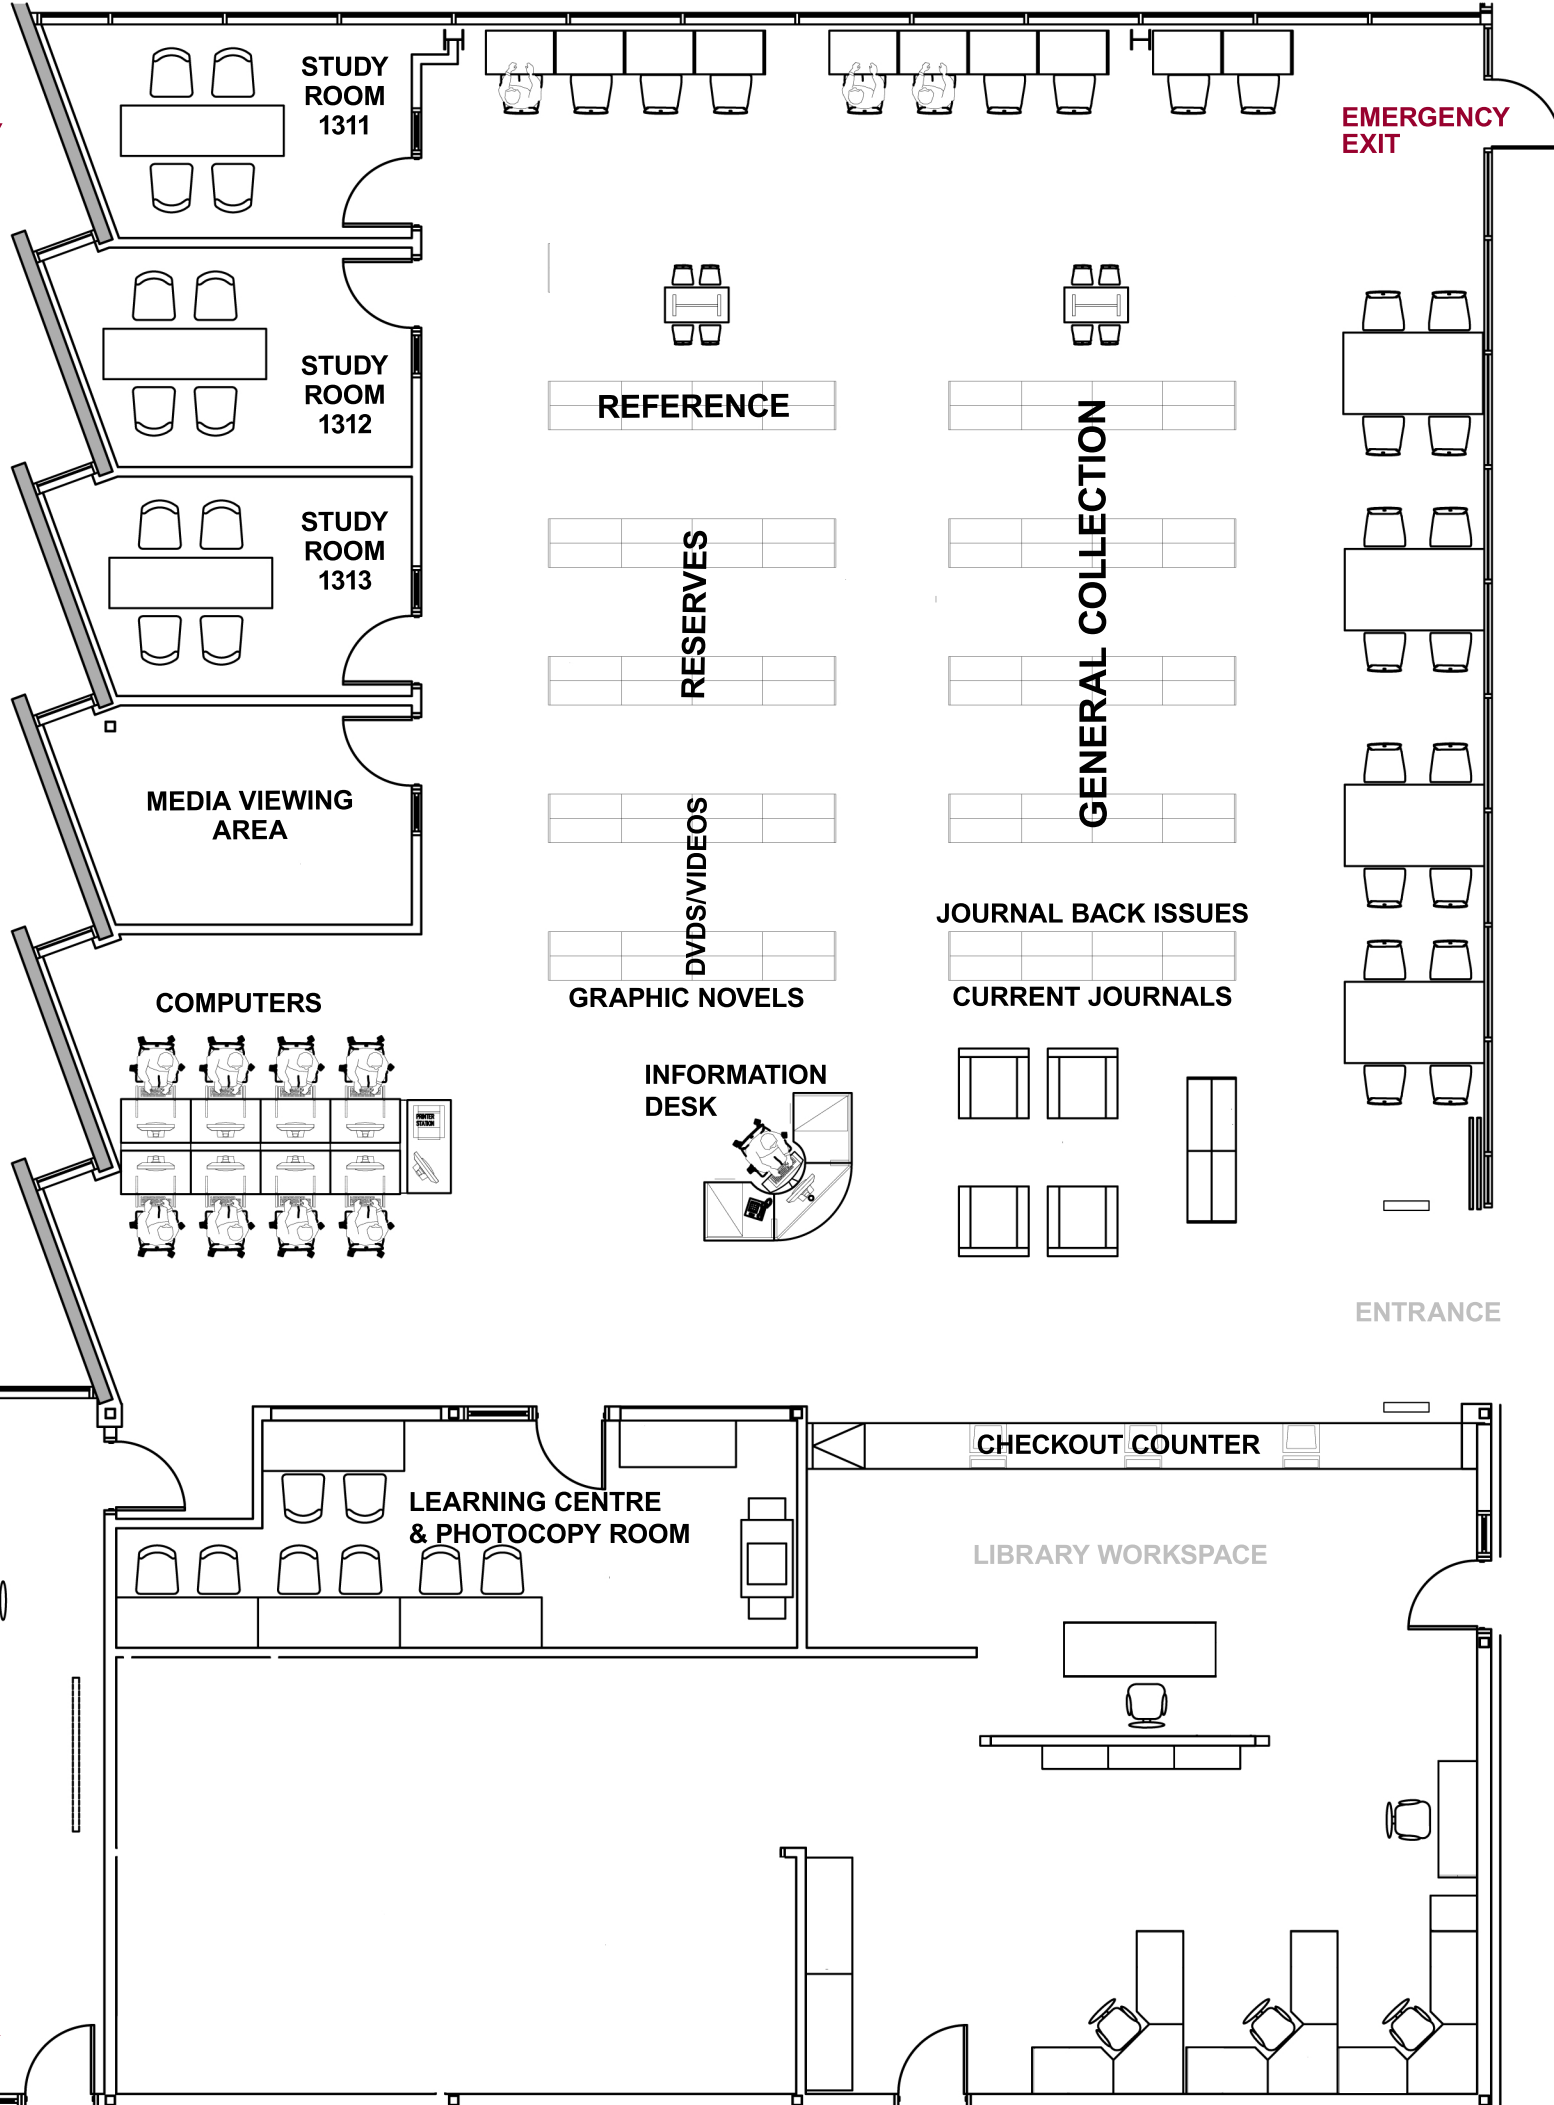

Cloverdale Library

EMERGENCY EXIT

STUDY ROOM 1311

STUDY ROOM 1312

STUDY ROOM 1313

MEDIA VIEWING AREA

COMPUTERS

REFERENCE

TEACHING LAB

LEARNING CENTRE & PHOTOCOPY ROOM

CHECKOUT COUNTER

LIBRARY WORKSPACE

EMERGENCY EXIT