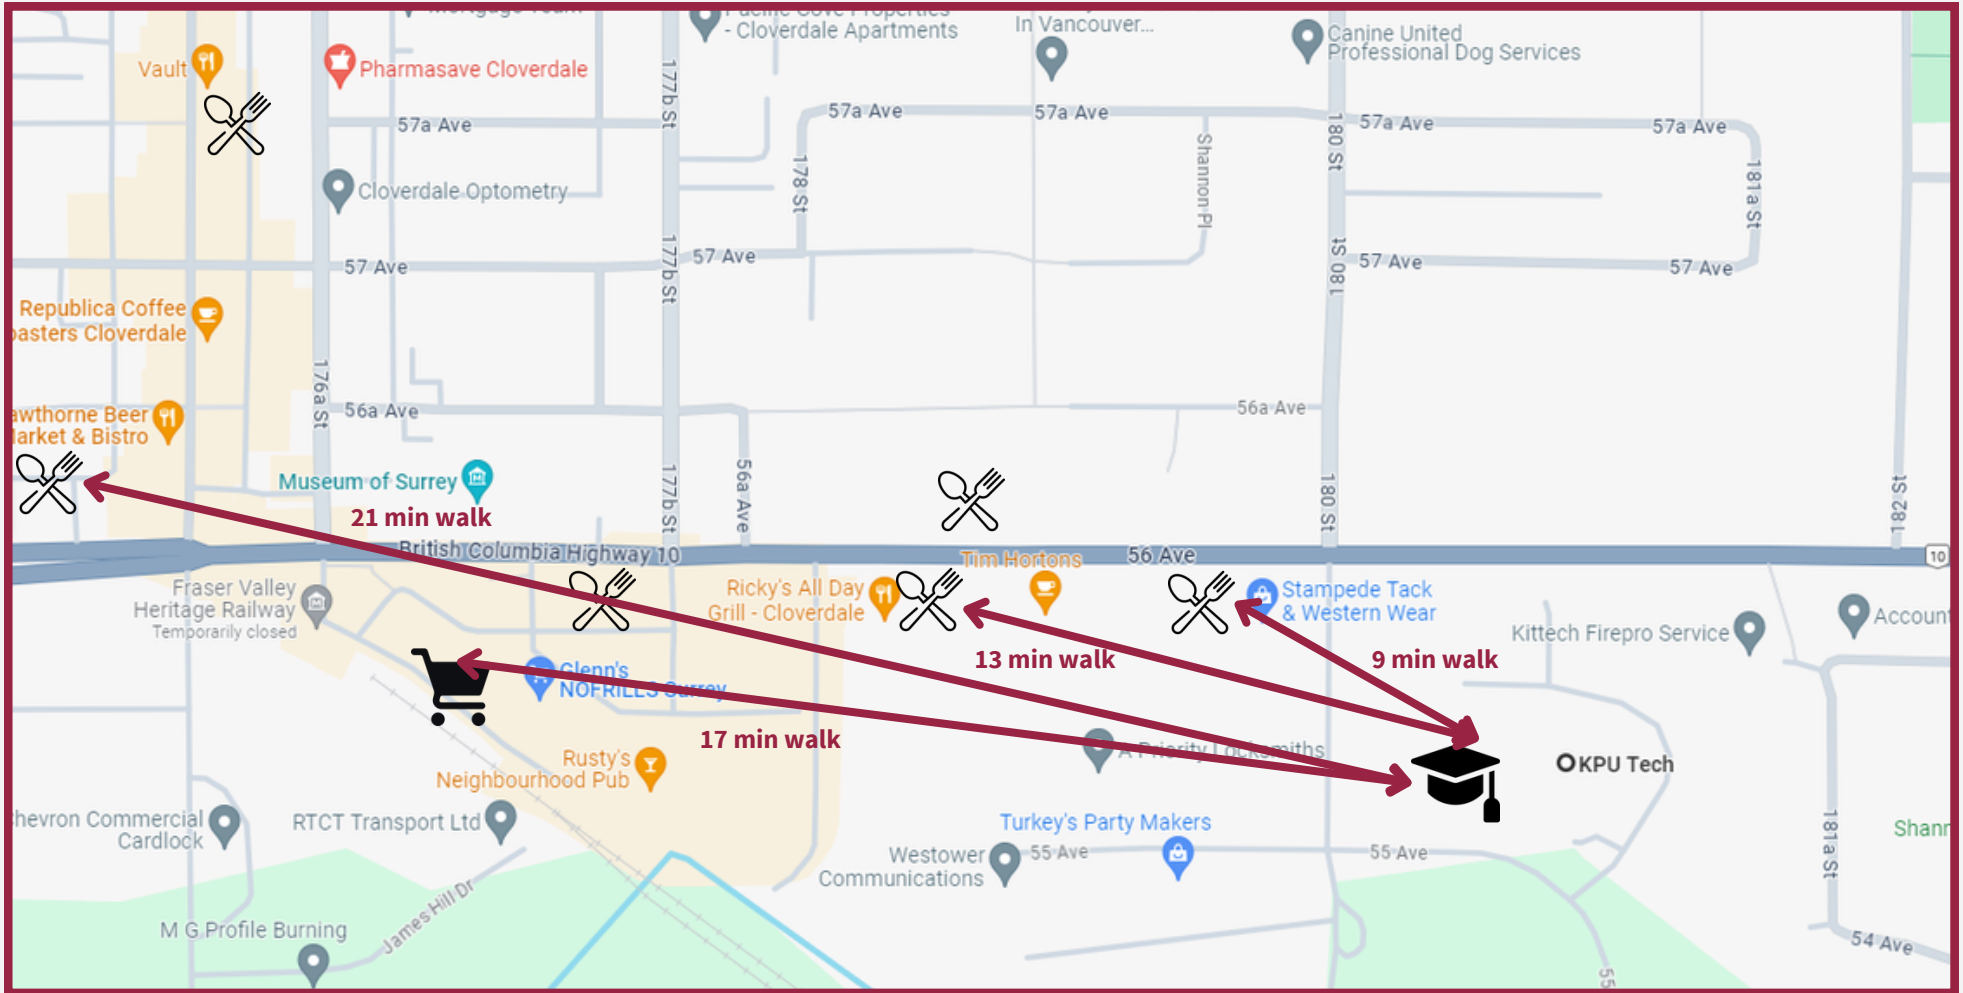

KPU TECH FOOD MAP

Image: Google Maps

LEGEND

KPU Campus

Restaurant

Grocery store

Convenience store/Grab n'Go