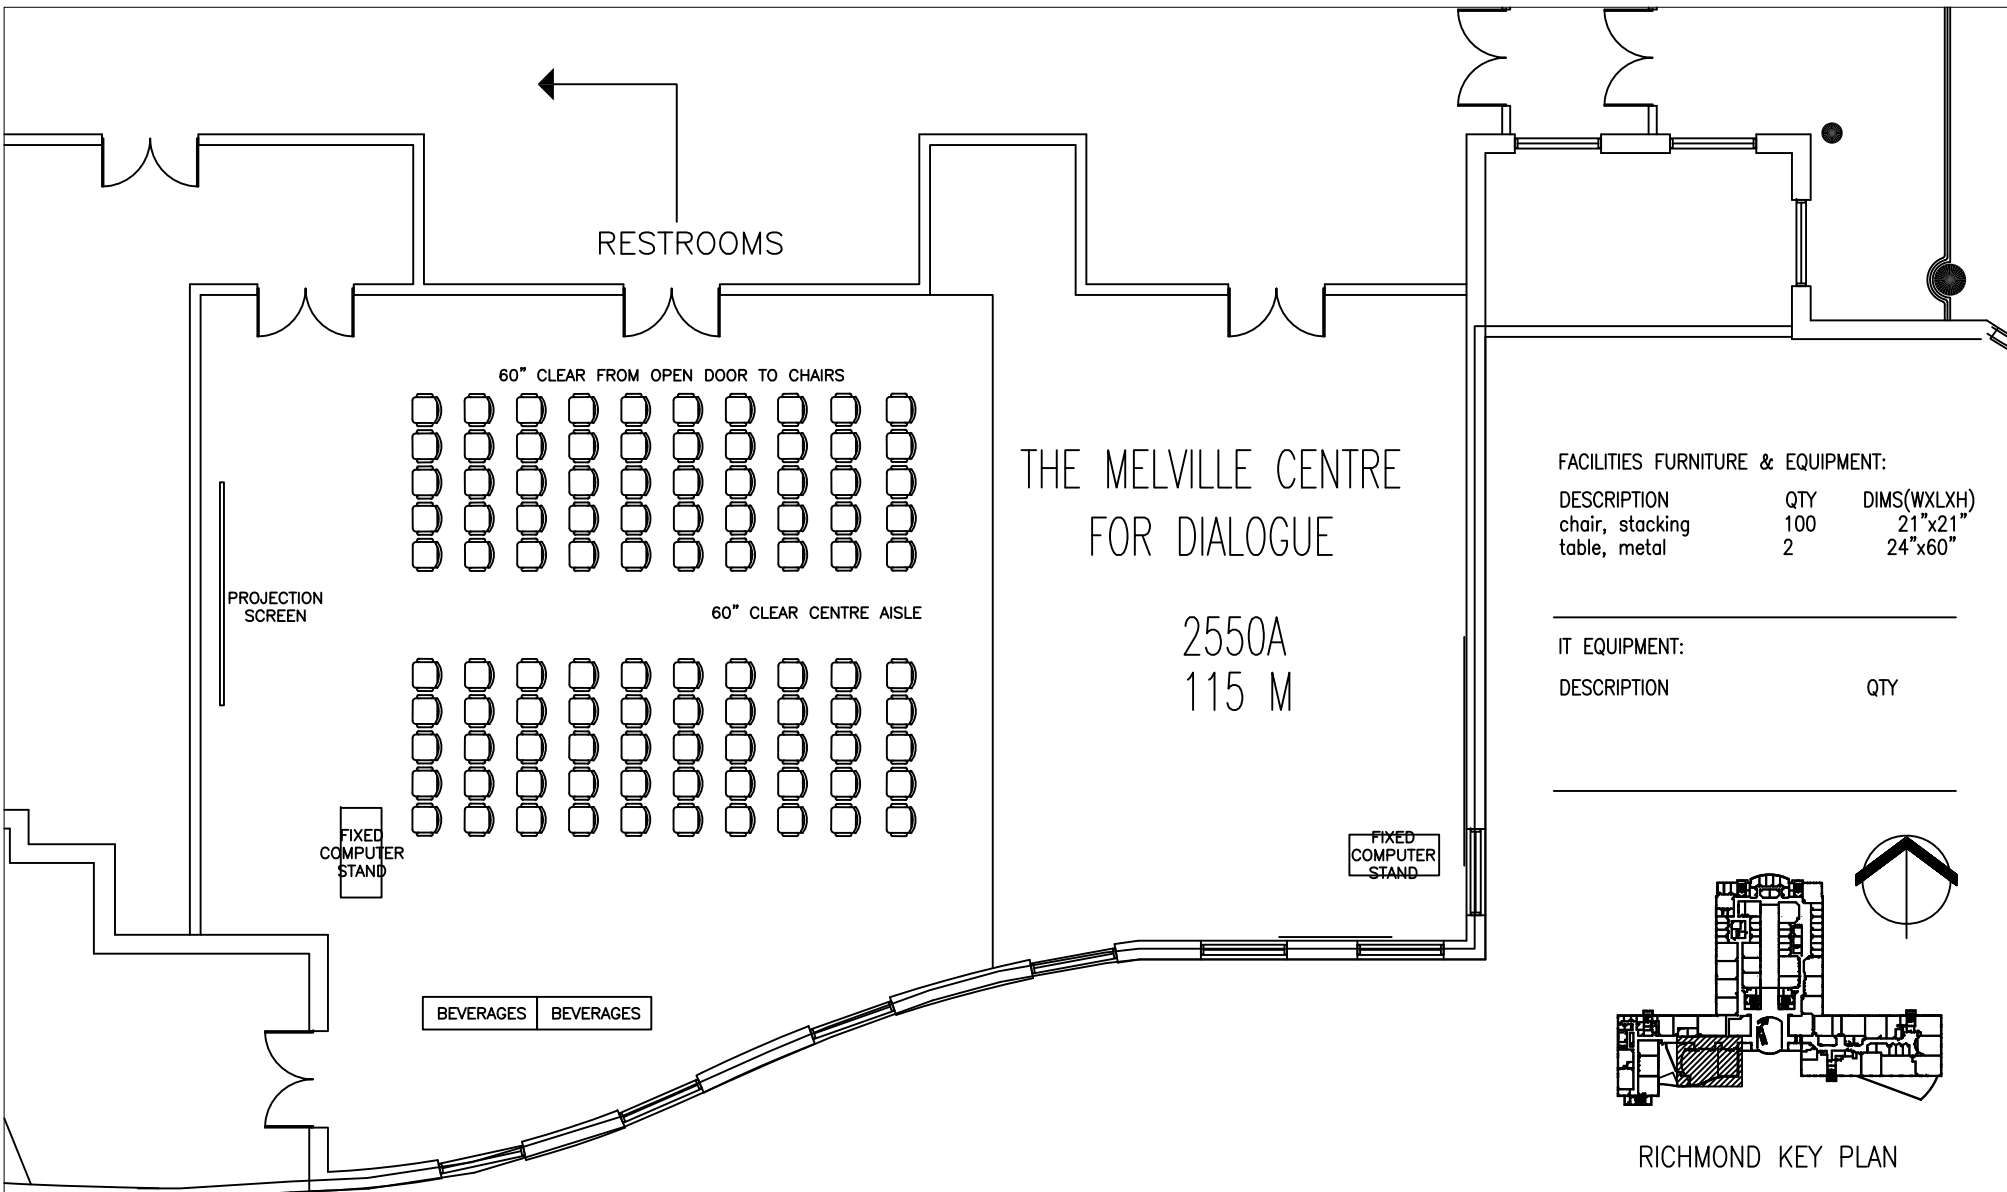

FACILITIES

KWANTLEN POLYTECHNIC UNIVERSITY

DRAWING TITLE  
THEATRE FOR 100\_STRAIGHT

CAMPUS LOCATION  
RICHMOND CONFERENCE CENTRE\_2550 B

SCALE  
NTS

DRAWING NUMBER  
DWG#1

DATE  
JUNE 24, 2013

DRAWN BY  
TC